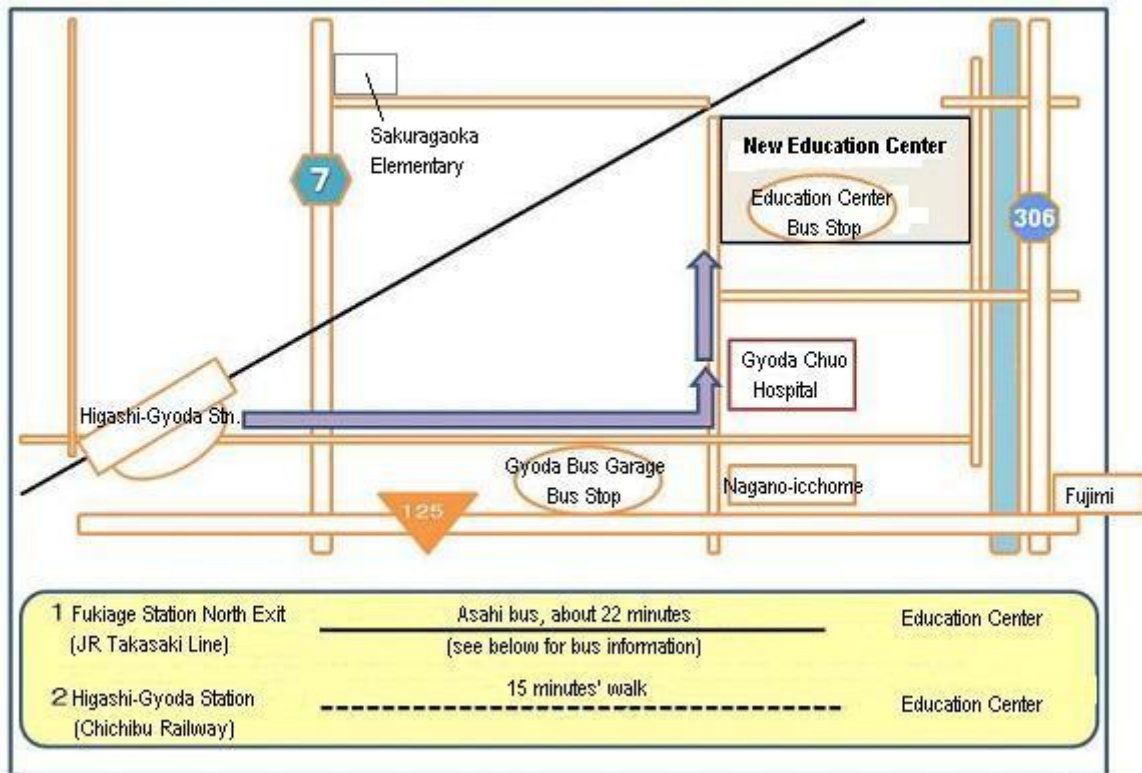

Access Map to the Education Center

1. **Asahi bus from Fukiage Station (JR Takasaki Line) North Exit Bus Terminal**
 - a. take bus bound for the Education Center (総合教育センター, *sōgō kyōiku sentā*), about 22 minutes, or
 - b. take bus bound for Gyoda Bus Garage (行田車庫, *gyōda shako*) or Industrial Park (工業団地, *kōgyō danchi*), get off at Gyoda Bus Garage (行田車庫, *gyōda shako*) bus stop, about 20 minutes, and walk from there, about 7 minutes.

2. **Walk from Higashi-gyoda Station (Chichibu Railway), about 15 minutes.**